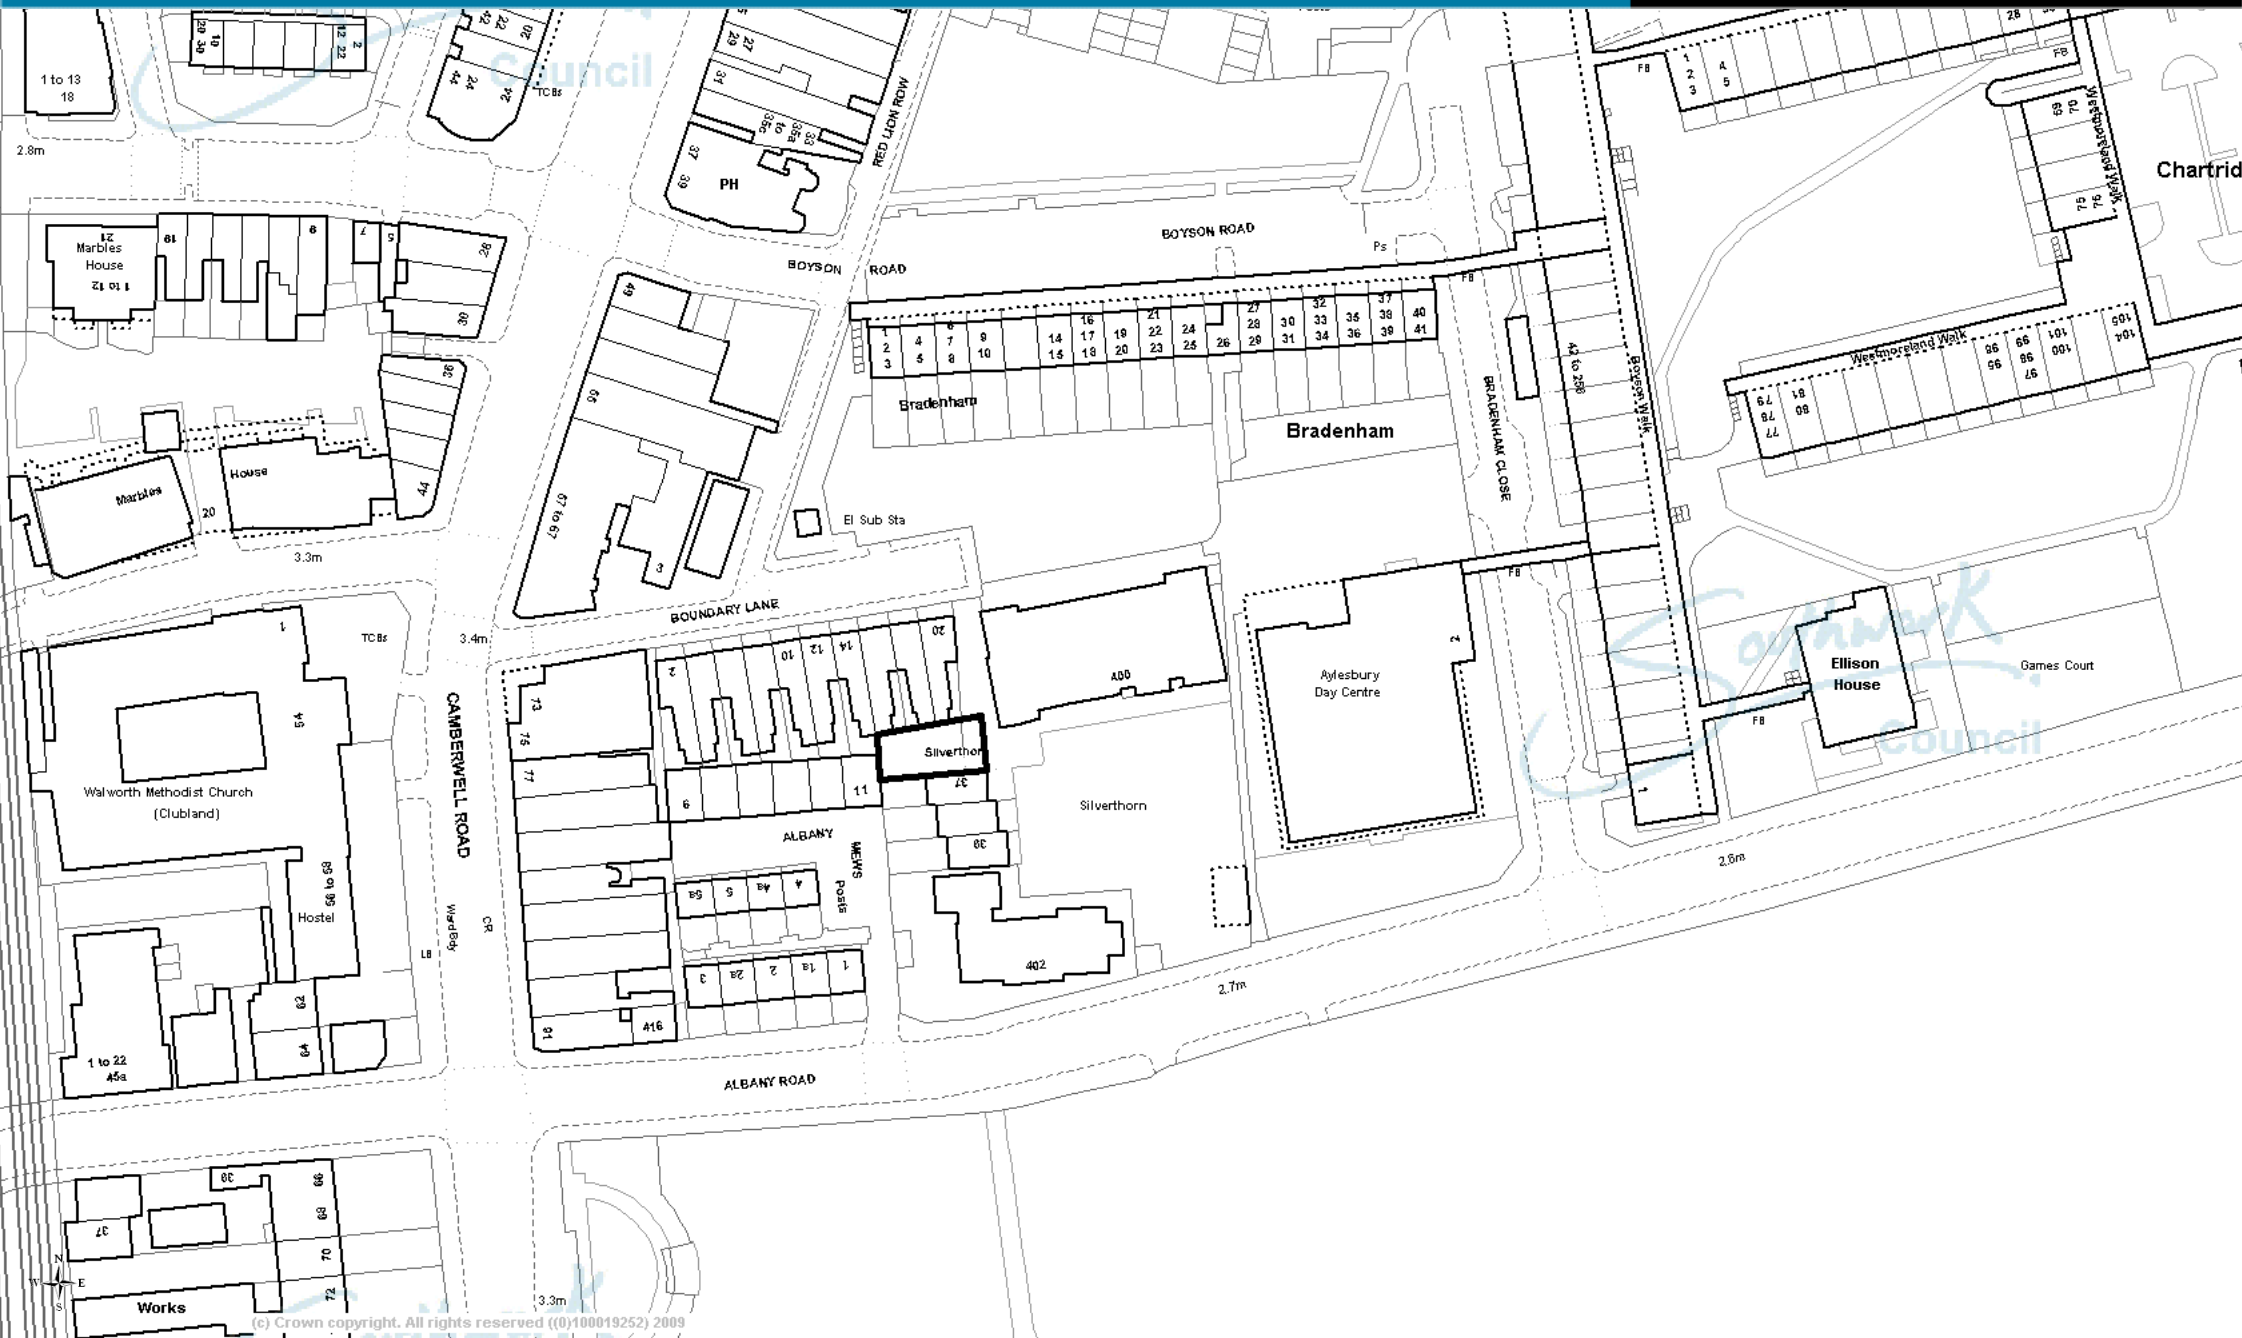

# NEW SCHOOL HSE, 400 ALBANY ROAD, SE5

Ordnance Survey

Date 5/11/2010

(c) Crown copyright. All rights reserved ((0)100019252) 2009